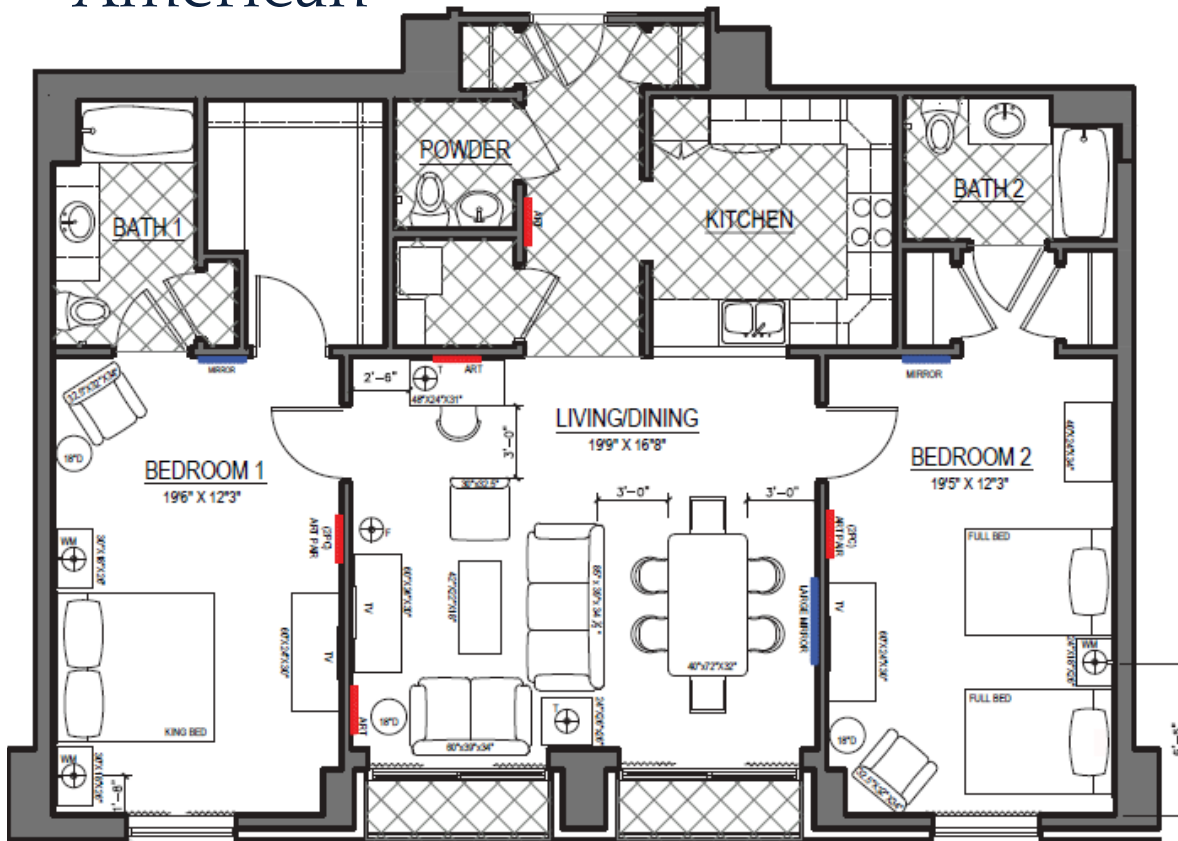

BROADWAY PLAZA
A BETTER HOTEL ALTERNATIVE

The Signature Collection

One-Bedroom

The Signature Collection

- ▶ 720 sq. ft.
- ▶ Floors 4-22
- ▶ Weekly housekeeping
- ▶ Fully equipped kitchen with granite countertops
- ▶ En suite bathroom plus half-bath
- ▶ Washer dryer combo
- ▶ Walk-in closet
- ▶ Wireless internet
- ▶ Digital satellite television

Two-Bedroom

The Signature Collection

- ▶ Two Styles:
 - ▷ American (Open room layout): 1,435 sq. ft.
 - ▷ European (Traditional room layout): 1,585 sq. ft.
- ▶ Floors 4-22
- ▶ Weekly housekeeping
- ▶ Fully equipped kitchen with granite countertops
- ▶ En suite bathrooms plus half-bath
- ▶ Washer dryer combo
- ▶ Ample storage
- ▶ Wireless internet
- ▶ Digital satellite television

See the floor plans on the next page.

Two-Bedroom Floor Plans

The Signature Collection

American

European

Amenities and Additional Offerings

The Signature Collection

Amenities:

- ▶ Skyway access to Mayo Clinic and downtown Rochester
- ▶ Indoor pool and spa
- ▶ Locker room
- ▶ Steam room
- ▶ Sauna
- ▶ Fitness center and yoga studio
- ▶ Business Center
- ▶ Mailroom
- ▶ Vending machines
- ▶ 24/7 concierge assistance
- ▶ Multilingual staff