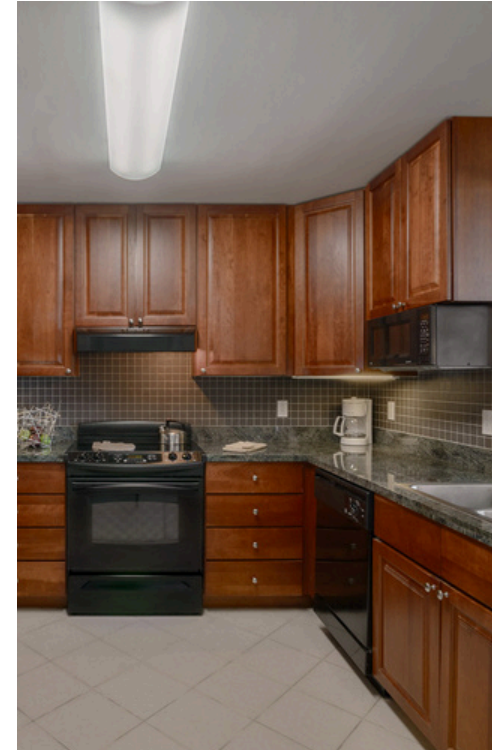

BROADWAY PLAZA
A BETTER HOTEL ALTERNATIVE

The Signature Collection

One-Bedroom

The Signature Collection

- ▶ 720 sq. ft.
- ▶ Floors 4-22
- ▶ Weekly housekeeping
- ▶ Fully equipped kitchen with granite countertops
- ▶ En suite bathroom plus half-bath
- ▶ Washer dryer combo
- ▶ Walk-in closet
- ▶ Wireless internet
- ▶ Digital satellite television

Two-Bedroom

The Signature Collection

- ▶ Two Styles:
 - ▷ American (Open room layout): 1,435 sq. ft.
 - ▷ European (Traditional room layout): 1,585 sq. ft.
- ▶ Floors 4-22
- ▶ Weekly housekeeping
- ▶ Fully equipped kitchen with granite countertops
- ▶ En suite bathrooms plus half-bath
- ▶ Washer dryer combo
- ▶ Ample storage
- ▶ Wireless internet
- ▶ Digital satellite television