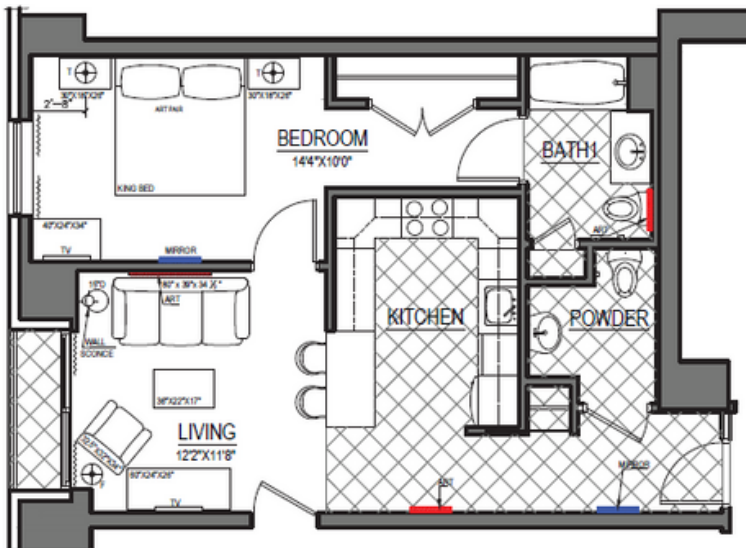

BROADWAY PLAZA
A BETTER HOTEL ALTERNATIVE

The Signature Collection

One-Bedroom

The Signature Collection

- ▶ 720 sq. ft.
- ▶ Floors 4-22
- ▶ Weekly housekeeping
- ▶ Fully equipped kitchen with granite countertops
- ▶ En suite bathroom plus half-bath
- ▶ Washer dryer combo
- ▶ Walk-in closet
- ▶ Wireless internet
- ▶ Digital satellite television

Two-Bedroom

The Signature Collection

- ▶ Two Styles:
 - ▷ American (Open room layout): 1,435 sq. ft.
 - ▷ European (Traditional room layout): 1,585 sq. ft.
- ▶ Floors 4-22
- ▶ Weekly housekeeping
- ▶ Fully equipped kitchen with granite countertops
- ▶ En suite bathrooms plus half-bath
- ▶ Washer dryer combo
- ▶ Ample storage
- ▶ Wireless internet
- ▶ Digital satellite television

See the floor plans on the next page.

Two-Bedroom Floor Plans

The Signature Collection

American

European

Amenities and Additional Offerings

The Signature Collection

Amenities: