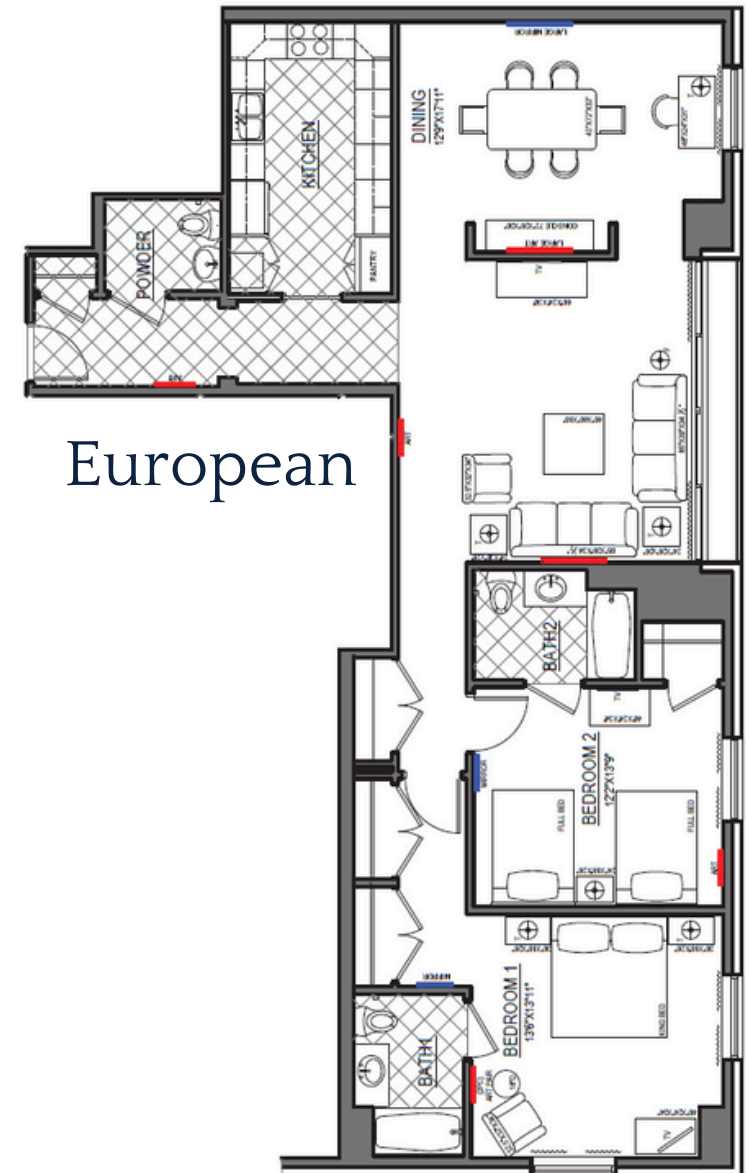

BROADWAY PLAZA
A BETTER HOTEL ALTERNATIVE

The Signature Collection

One-Bedroom

The Signature Collection

- ▶ 720 sq. ft.
- ▶ Floors 4-22
- ▶ Weekly housekeeping
- ▶ Fully equipped kitchen with granite countertops
- ▶ En suite bathroom plus half-bath
- ▶ Washer dryer combo
- ▶ Walk-in closet
- ▶ Wireless internet
- ▶ Digital satellite television

Two-Bedroom

The Signature Collection

- ▶ Two Styles:
 - ▷ American (Open room layout): 1,435 sq. ft.
 - ▷ European (Traditional room layout): 1,585 sq. ft.
- ▶ Floors 4-22
- ▶ Weekly housekeeping
- ▶ Fully equipped kitchen with granite countertops
- ▶ En suite bathrooms plus half-bath
- ▶ Washer dryer combo
- ▶ Ample storage
- ▶ Wireless internet
- ▶ Digital satellite television

See the floor plans on the next page.

Two-Bedroom Floor Plans

The Signature Collection

American

European

Amenities and Additional Offerings

The Signature Collection

Amenities:

- ▶ Skyway access to Mayo Clinic and downtown Rochester
- ▶ Indoor pool and spa
- ▶ Locker room
- ▶ Steam room
- ▶ Sauna
- ▶ Fitness center and yoga studio
- ▶ Business Center
- ▶ Mailroom
- ▶ Vending machines
- ▶ 24/7 concierge assistance
- ▶ Multilingual staff