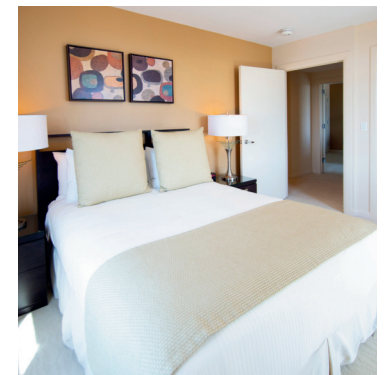

## The Executive Collection

- ▶ 1,946 sq. ft.
- ▶ Floors 23-25
- ▶ Housekeeping three times a week
- ▶ Valet parking for one vehicle
- ▶ Executive Lounge access
- ▶ Secured floors
- ▶ Fully equipped kitchen with granite countertops
- ▶ En suite bathrooms plus half-bath
- ▶ Private den
- ▶ Washer dryer combo
- ▶ Ample storage
- ▶ Wireless internet
- ▶ Digital satellite television