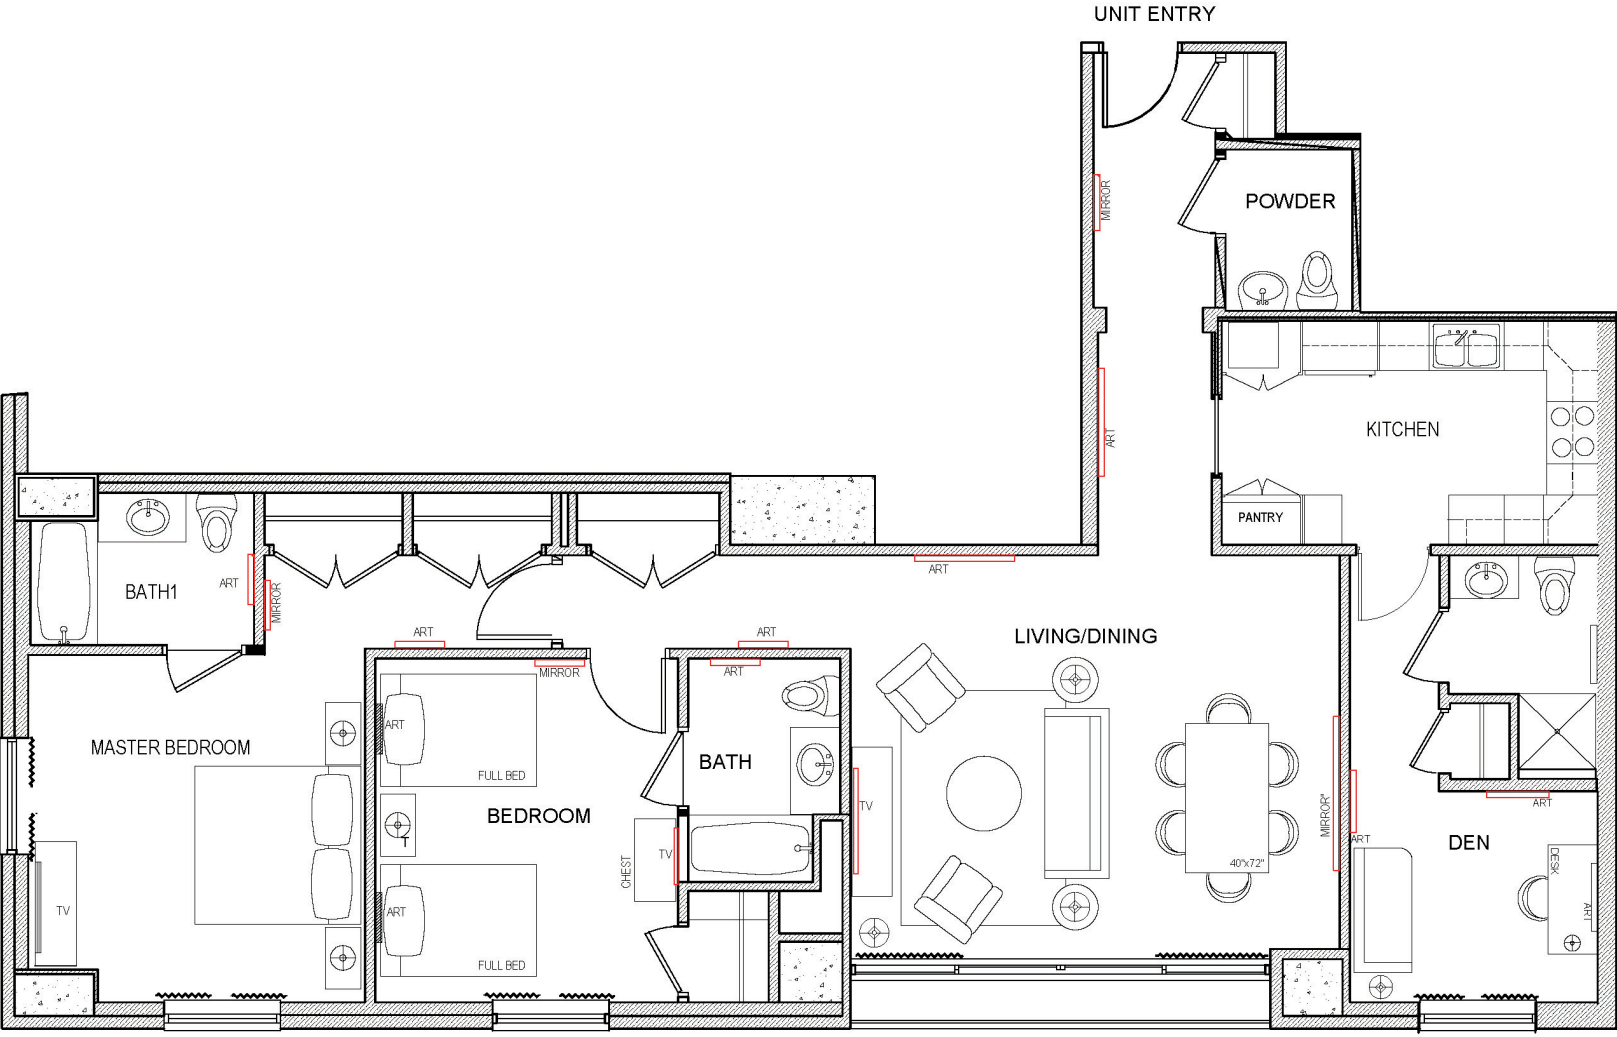

## The Executive Collection

- ▶ 955 sq. ft.
- ▶ Floors 23-25
- ▶ Housekeeping three times a week
- ▶ Valet parking for one vehicle
- ▶ Executive Lounge access
- ▶ Secured floors
- ▶ Fully equipped kitchen with granite countertops
- ▶ En suite bathrooms plus half-bath
- ▶ Washer dryer combo
- ▶ Ample storage
- ▶ Wireless internet
- ▶ Digital satellite television

## The Executive Collection

- ▶ 1,424 sq. ft.
- ▶ Floors 23-25
- ▶ Housekeeping three times a week
- ▶ Valet parking for one vehicle
- ▶ Executive Lounge access
- ▶ Secured floors
- ▶ Fully equipped kitchen with granite countertops
- ▶ En suite bathrooms plus half-bath
- ▶ Private den
- ▶ Washer dryer combo
- ▶ Ample storage
- ▶ Wireless internet
- ▶ Digital satellite television

See the floor plan on the next page.

# Two-Bedroom with Den Floor Plan

The Executive Collection