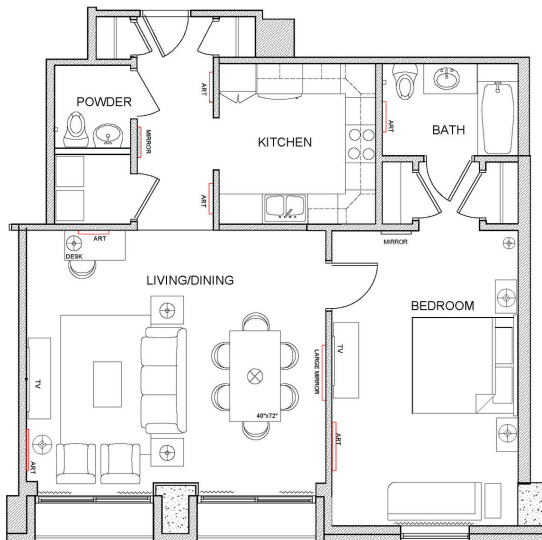

# One-Bedroom

## The Executive Collection

- ▶ 955 sq. ft.
- ▶ Floors 23-25
- ▶ Housekeeping three times a week
- ▶ Valet parking for one vehicle
- ▶ Executive Lounge access
- ▶ Secured floors
- ▶ Fully equipped kitchen with granite countertops
- ▶ En suite bathrooms plus half-bath
- ▶ Washer dryer combo
- ▶ Ample storage
- ▶ Wireless internet
- ▶ Digital satellite television

## The Executive Collection

- ▶ 1,424 sq. ft.
- ▶ Floors 23-25
- ▶ Housekeeping three times a week
- ▶ Valet parking for one vehicle
- ▶ Executive Lounge access
- ▶ Secured floors
- ▶ Fully equipped kitchen with granite countertops
- ▶ En suite bathrooms plus half-bath
- ▶ Private den
- ▶ Washer dryer combo
- ▶ Ample storage
- ▶ Wireless internet
- ▶ Digital satellite television

## The Executive Collection

- ▶ 1,946 sq. ft.
- ▶ Floors 23-25
- ▶ Housekeeping three times a week
- ▶ Valet parking for one vehicle
- ▶ Executive Lounge access
- ▶ Secured floors
- ▶ Fully equipped kitchen with granite countertops
- ▶ En suite bathrooms plus half-bath
- ▶ Private den
- ▶ Washer dryer combo
- ▶ Ample storage
- ▶ Wireless internet
- ▶ Digital satellite television