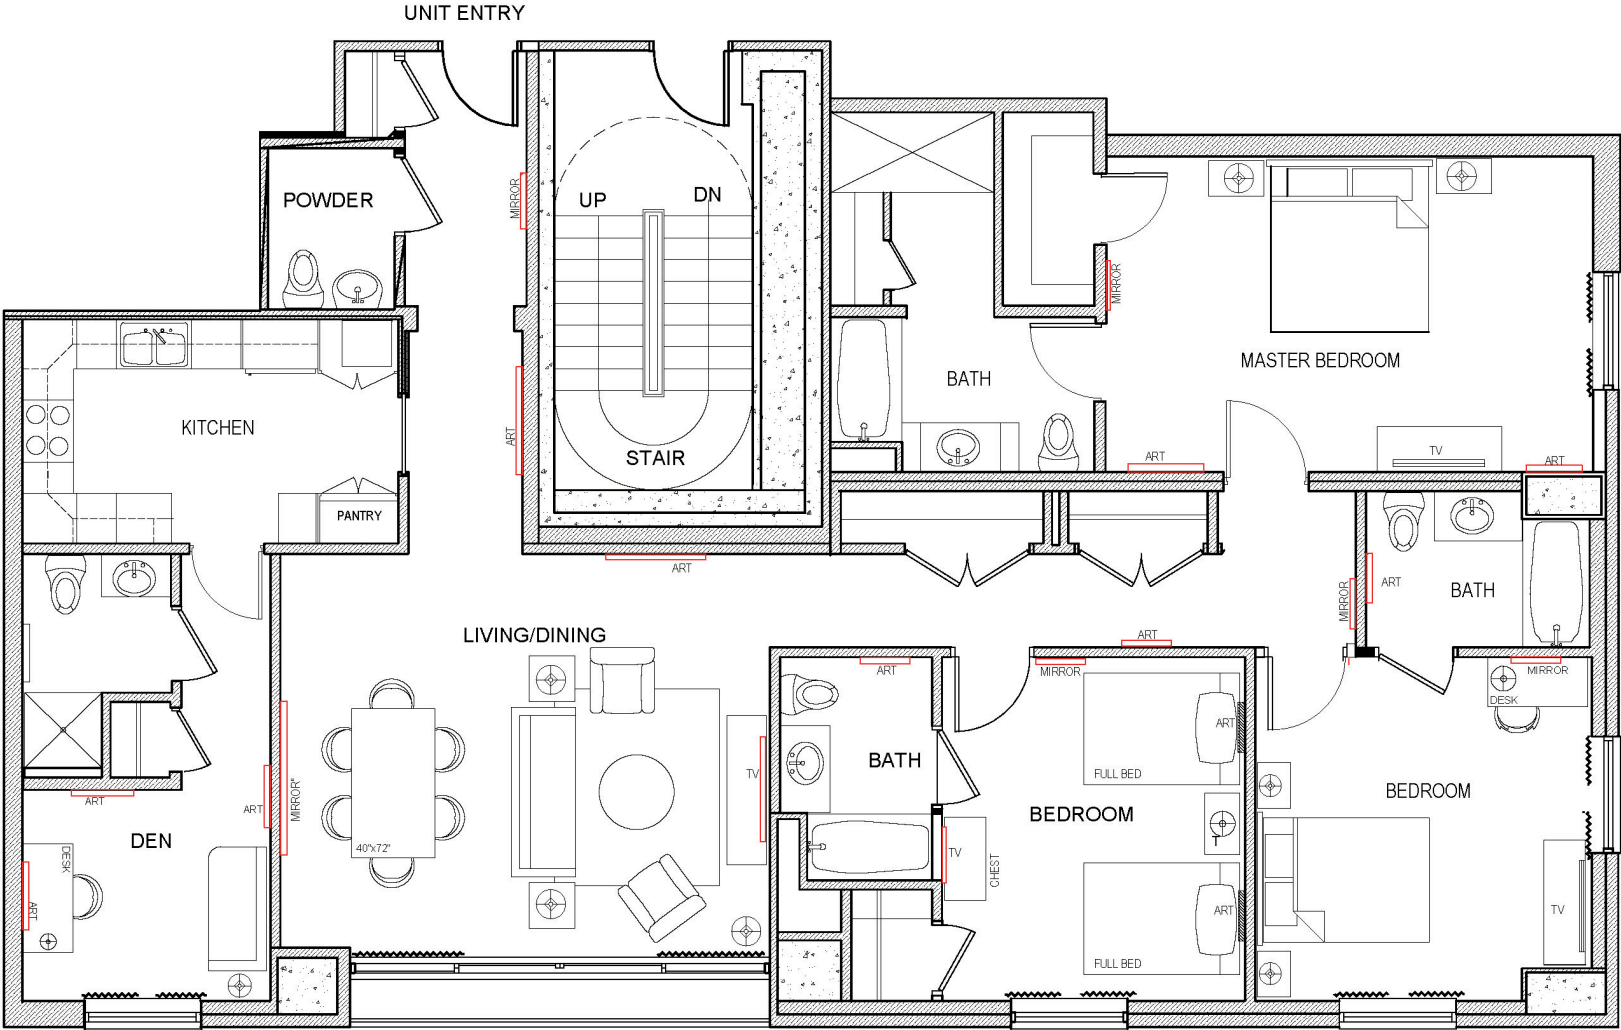

Three-Bedroom with Den Floor Plan

The Executive Collection